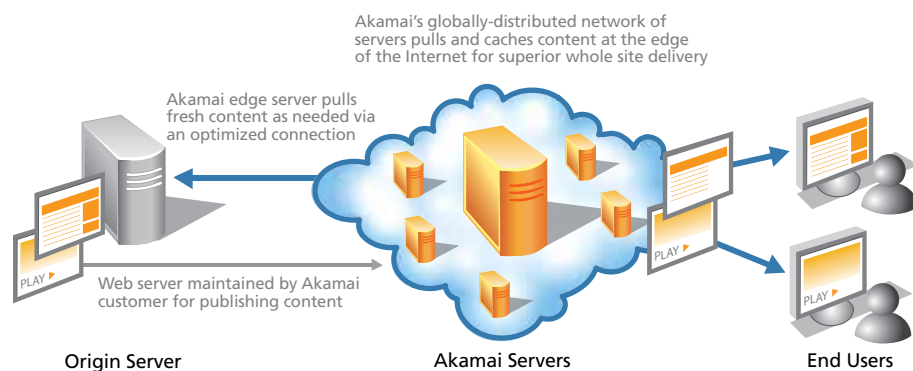

Akamai's globally-distributed platform maps each user request to the server best able to deliver that content — pulling it from a local cache or the origin Web site and responding in real time to changing Internet conditions. Akamai avoids Internet problem spots, sending media over paths that are fast and reliable and applying performance-enhancing compression and encoding technologies to reduce transfer times and improve performance.

A replicated storage solution is included to persistently store media content for delivery to Akamai's servers. And we maintain security by delivering media over SSL and through integration with access control mechanisms enterprises already have in place.

More than 2,700 businesses trust Akamai to distribute and accelerate their Web content, applications and business processes, including all ten of the top US media and entertainment companies and 100% of the top ad servers, rich media companies, and ad networks. Akamai Media Delivery leverages the Akamai Platform — a network of more than 84,000 secure servers equipped with proprietary software and deployed in more than 72 countries. With Akamai, you can deliver music, movies, games, sports, social media and other types of rich media, reliably and predictably. Stream media in real time or deliver it via scheduled downloads — up to eight times faster than you do today.

MORE INSIGHT FOR BETTER BUSINESS DECISIONS

Fast, accurate, and secure reporting on all media assets gives you a clear picture of your online efforts and provides the information you need to fine-tune your content, prove value to advertisers, and grow your business. With the premium reporting tools included in Akamai Media Delivery, you can:

- Review in-depth metrics for download and streaming media
- Filter reports by date, geography, clip, and other parameters
- Check download completion rates and average play time
- Learn who is downloading or viewing streams
- View in-depth audience metrics like media player penetration and operating system
- Check average buffer time and packet loss across your streaming audience

Akamai's reporting architecture includes fourway replication of data for additional security, so there's no potential for lost data. And because we are independently audited for compliance with the Sarbanes-Oxley Act, Akamai's reporting is guaranteed to meet the highest data integrity standards.