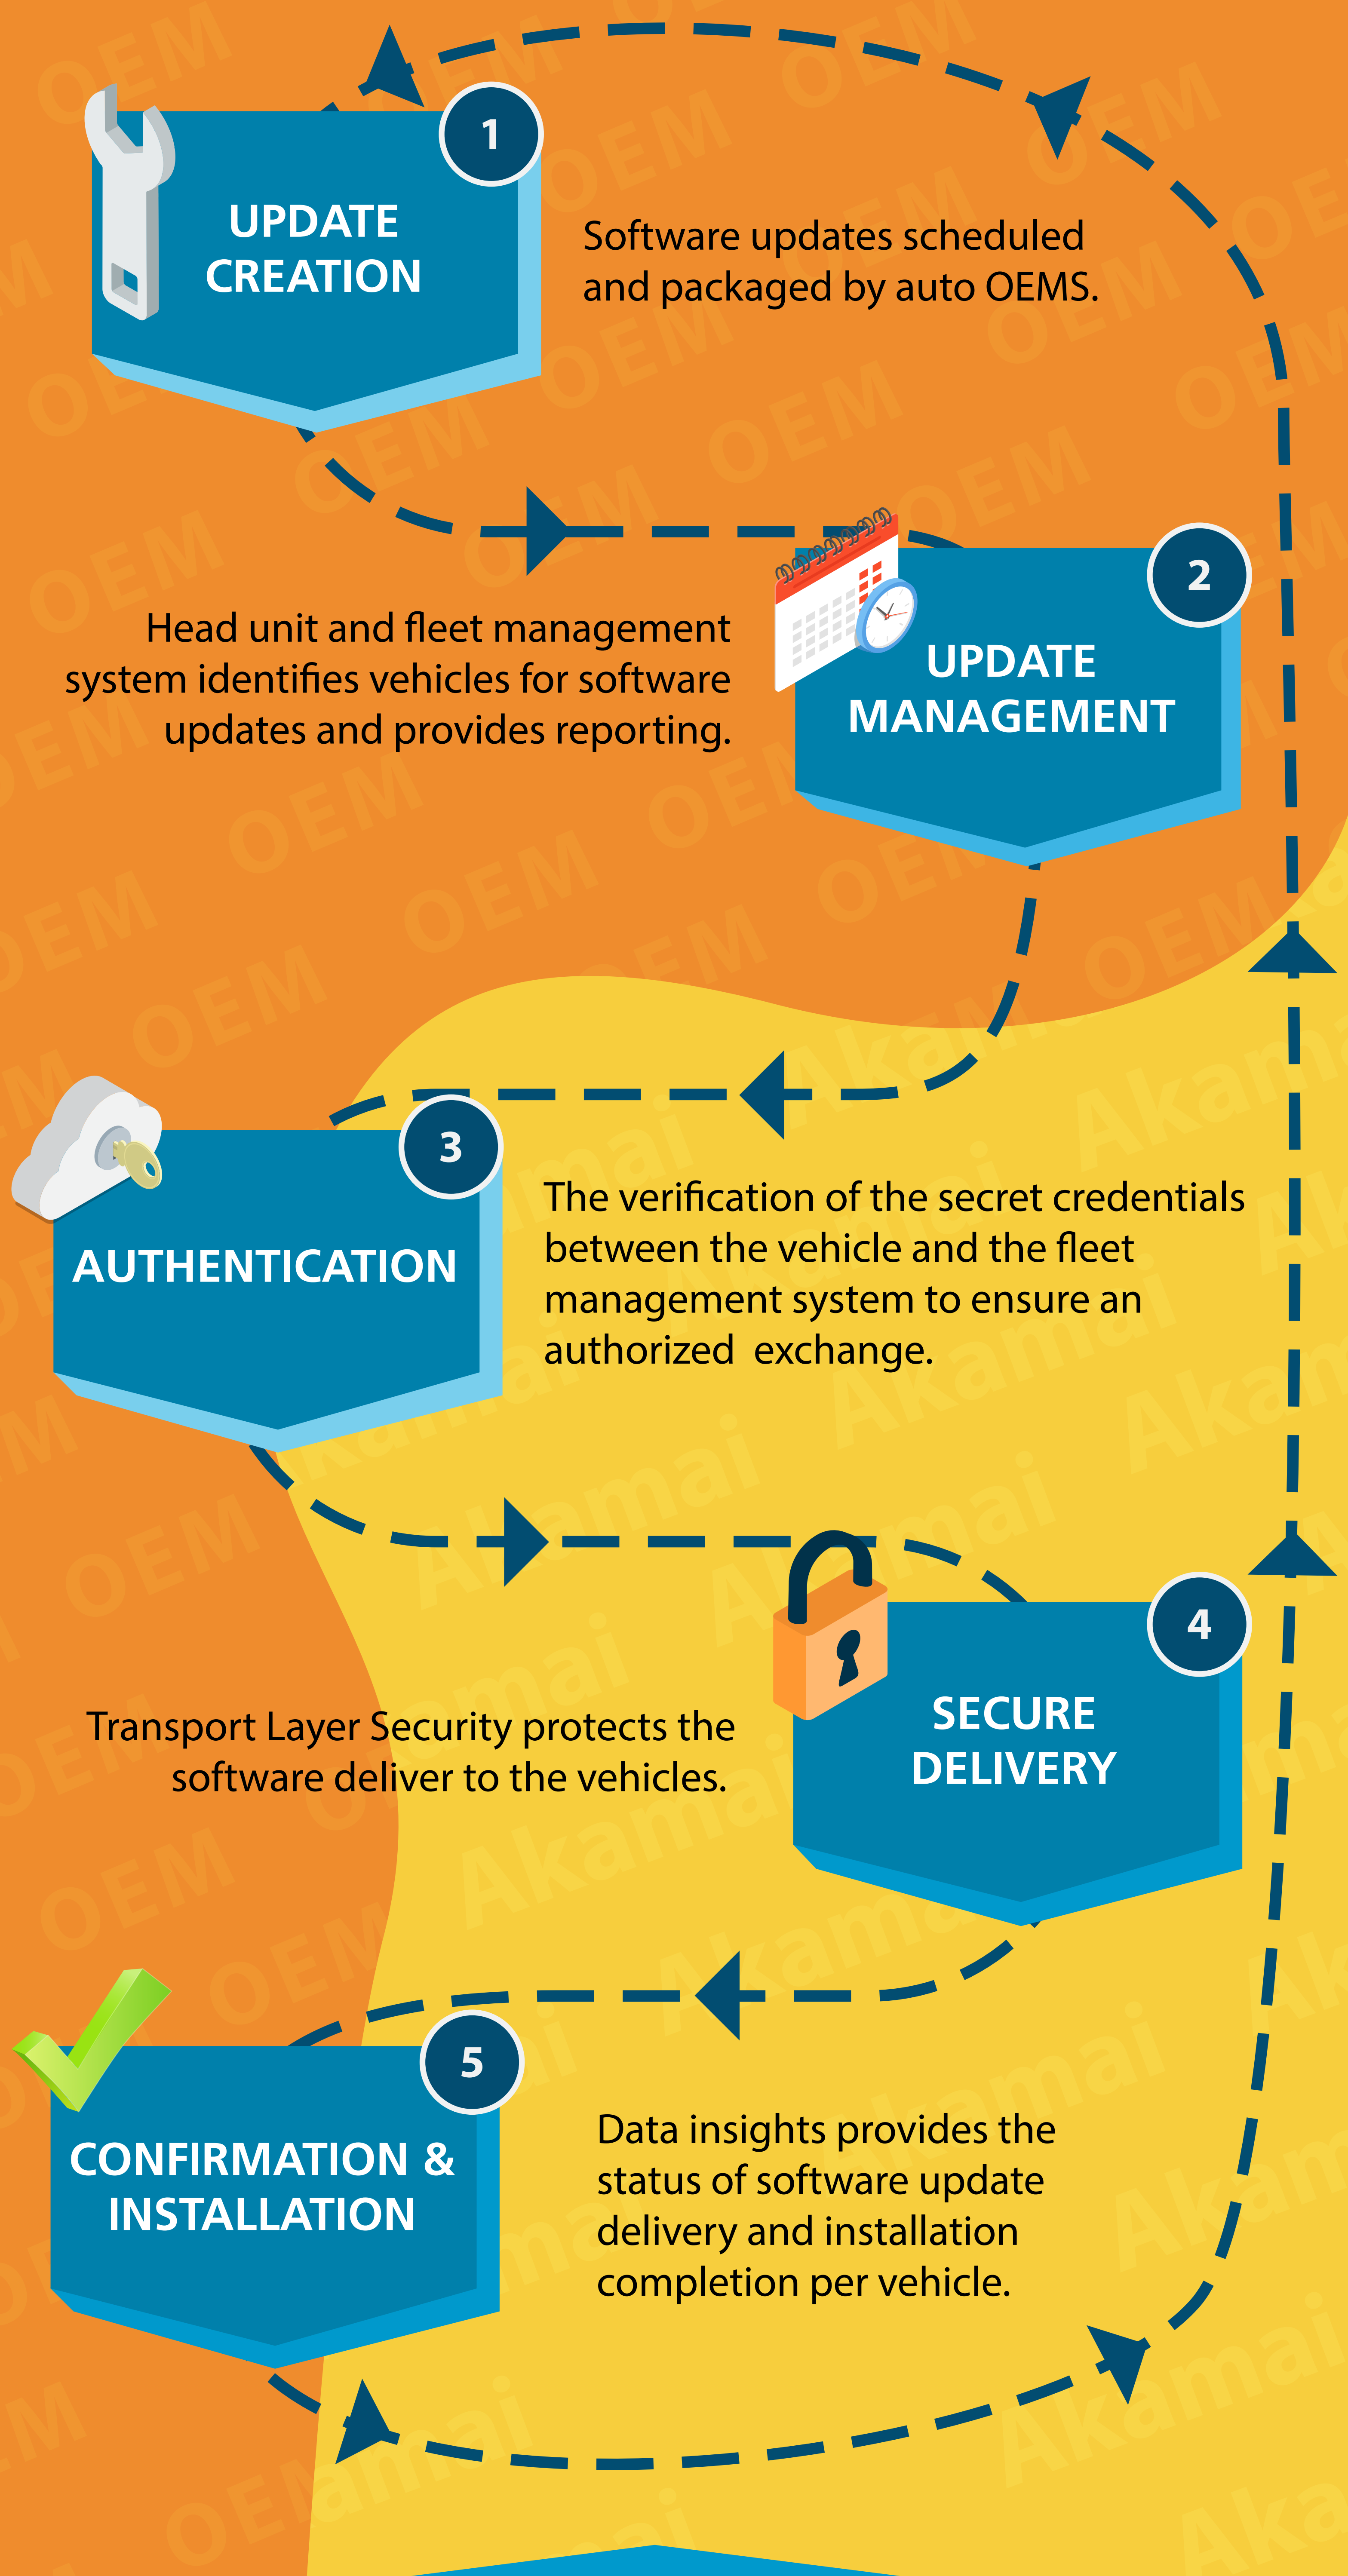

## Where does Akamai fit the IOT Firmware Workflow for OEM's?

Increased scalability, security, performance and insight across the workflow